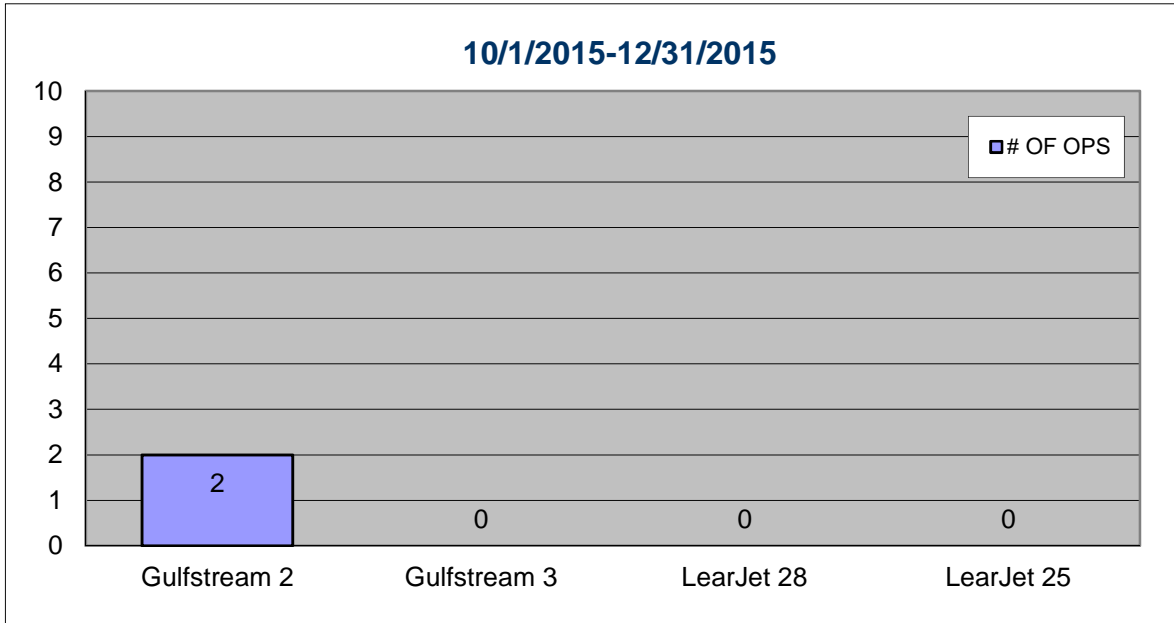

Flying Cloud Airport (FCM) Quarterly Stage 2 Aircraft Operations Report

DATE	TIME	AIRCRAFT TYPE	# OF OPS
11/18/2015	11:48 AM	Gulfstream 2	1
11/18/2015	6:17 PM	Gulfstream 2	1