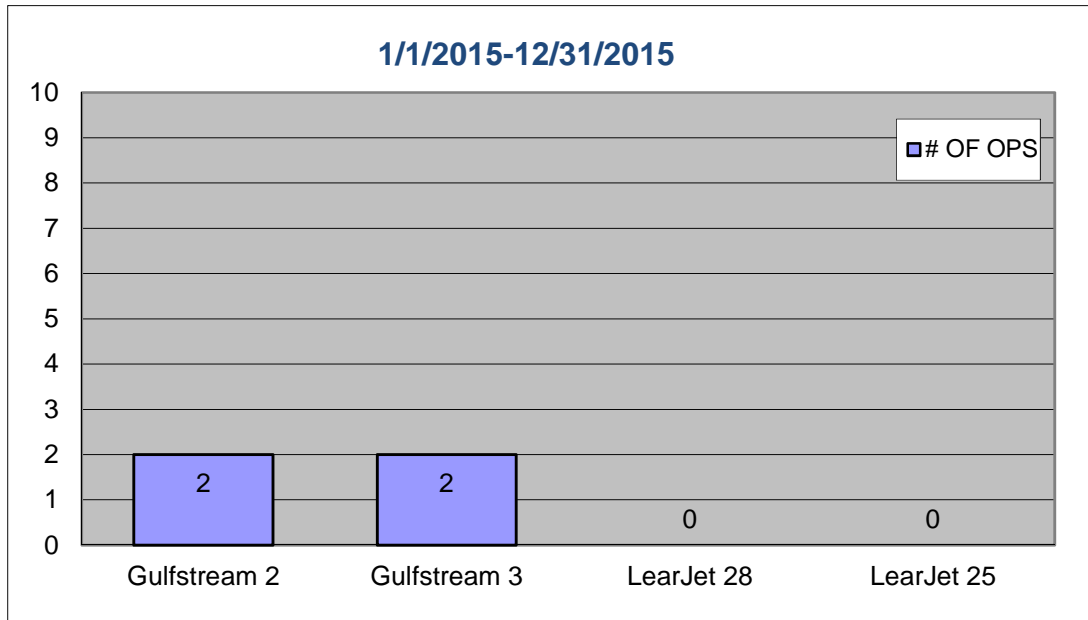

## Flying Cloud Airport (FCM) Rolling 12-Month Stage 2 Aircraft Operations Report

DATE	TIME	AIRCRAFT TYPE	# OF OPS
4/6/2015	2:15 PM	Gulfstream 3	1
4/7/2015	8:19 AM	Gulfstream 3	1
11/18/2015	11:48 AM	Gulfstream 2	1
11/18/2015	6:17 PM	Gulfstream 2	1